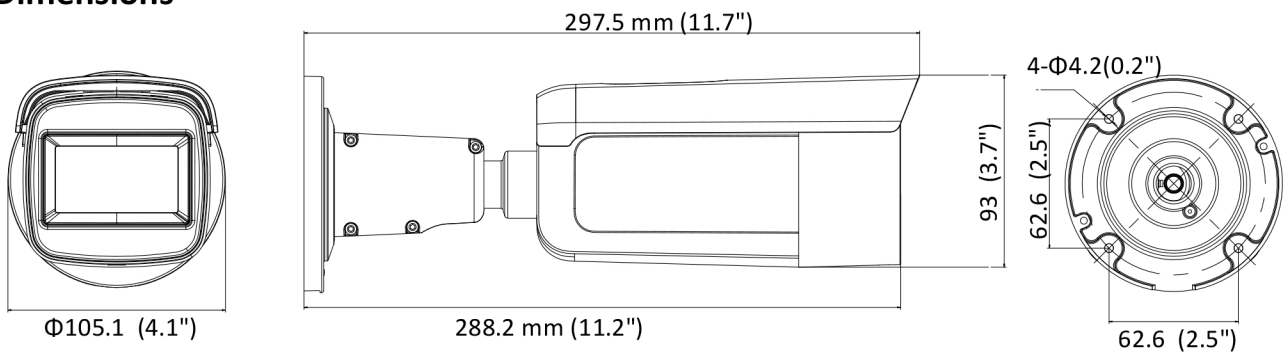

|                               |   |
|-------------------------------|---|
| Power Consumption and Current | 12 VDC, 1.2A, max. 14.5W<br>PoE (802.3at, 42.5V to 57V), 0.5A to 0.3A, max. 18W |
| Protection Level              | IP67  |
| Material                      | Metal   |
| Dimensions                    | Φ 105.1 × 297.5 mm (Φ 4.1" × 11.7")   |
| Weight                        | Camera: Approx. 1335 g (2.9 lb.)<br>With Package: 2004g (4.4lb.)                |

## Dimensions